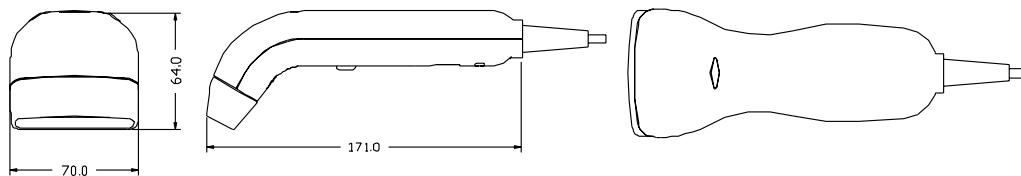

### OPTICAL

Width of window	80 mm
Depth of Field	25mm/0.5 mm (20 mil) width code
Light Source	Red LED 660 nm
Resolution	0.127 mm (5 mil) / PCS 0.9
Scan Speed	50 Scans per Second
Ambient Light	800 lux Max. (Sunlight)
PCS	0.45/0.25 mm (10 mil) width code

### PHYSICAL

Housing Material	ABS Plastic & Rubber
Cable	Straight, 5 ft.
Connector	RJ-45 Phone Jack Connector
Weight	Approx. 150g
Dimension	174 mm x 90 mm x 66 mm